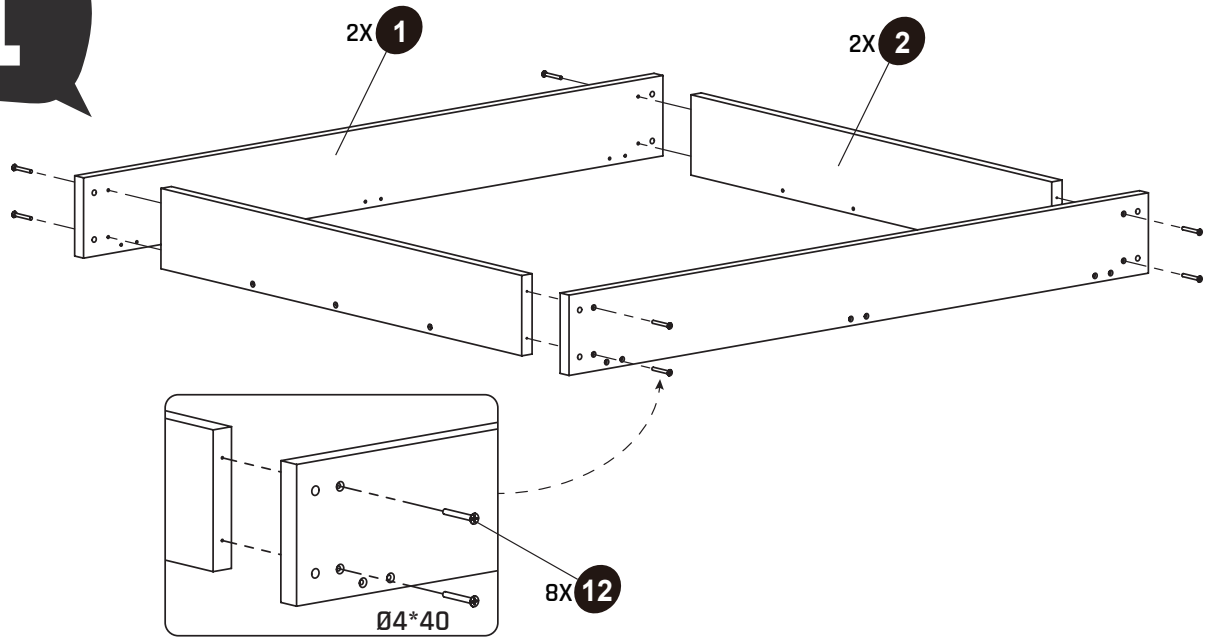

M6 Sleeve nut 16X

15

Drawing Pin 20X

16

Tool 2X

62.16.80.00 1X

* BOX REFERENCE: XX.XXX
PRODUCTION ID: XXX XXX

1